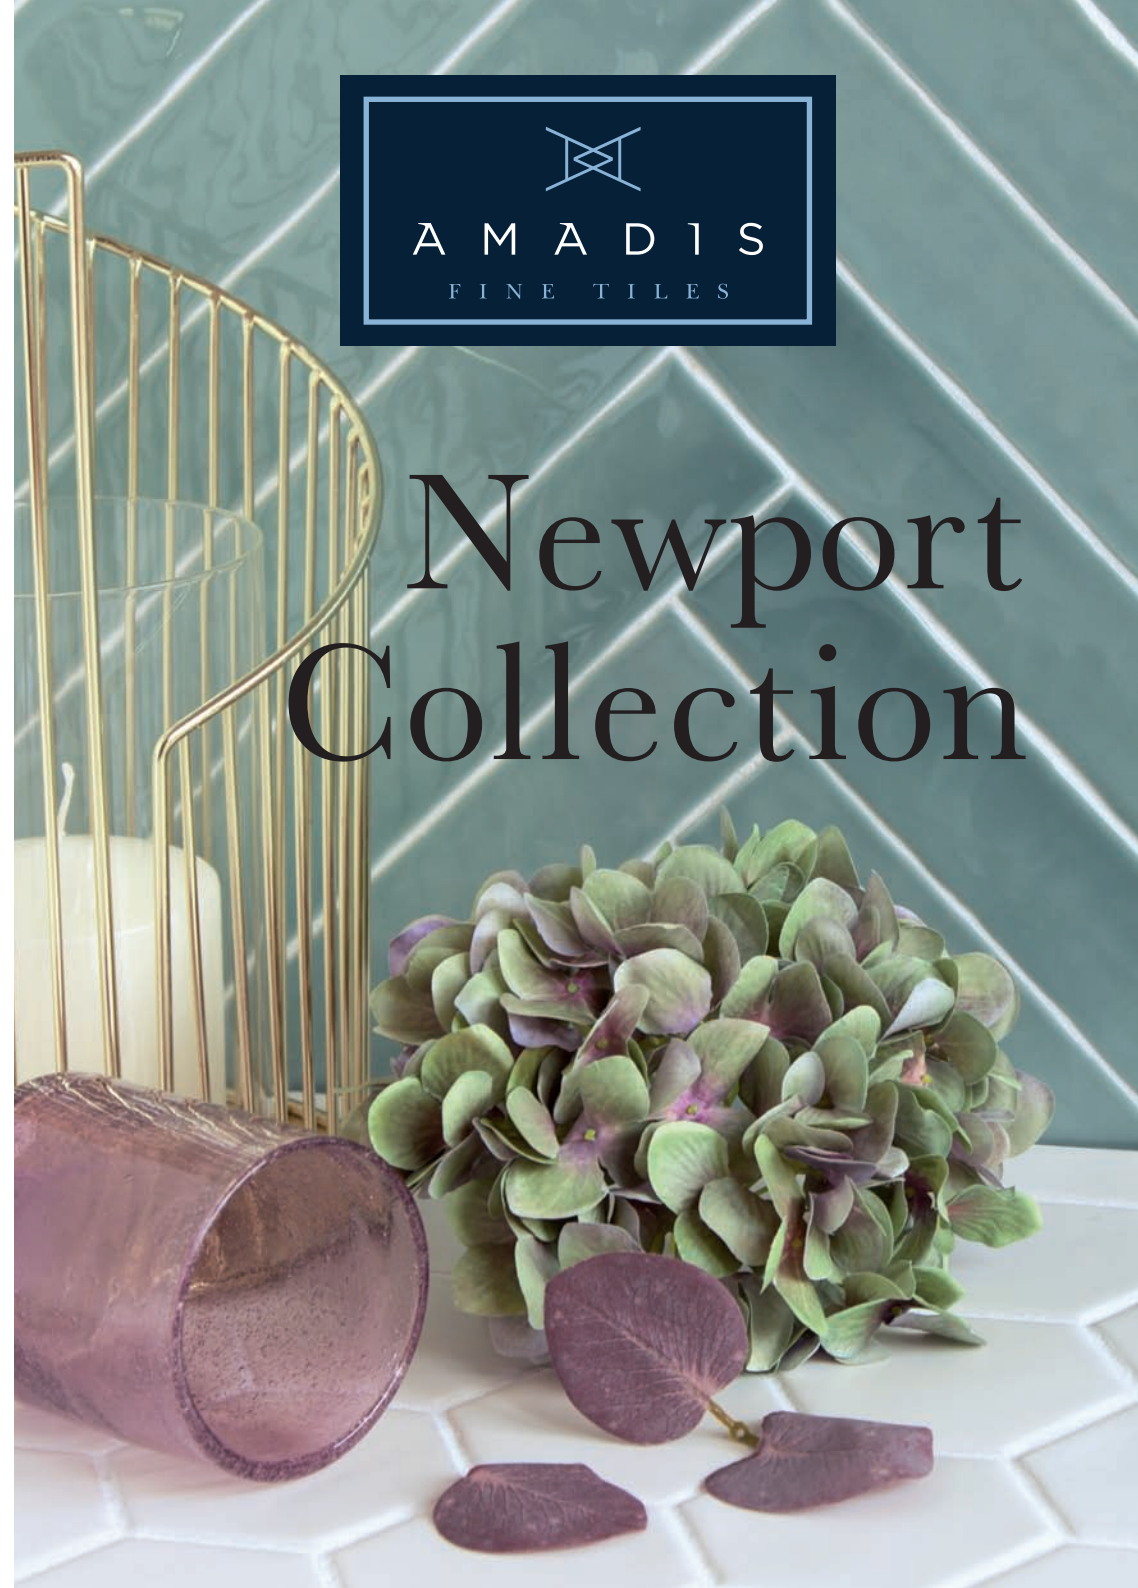

Newport Collection

HANDMADE LOOK
ACABADO RÚSTICO

SHADE VARIATION
VARIACIÓN DE TONO

WHITE BODY
ARCILLA BLANCA

NEWPORT COLLECTION COLECCIÓN NEWPORT

8 DISTINCT SURFACES / 8 SUPERFICIES DIFERENTES

Each color presents 8 different irregular surfaces which produce different reflections of light and shades in each ceramic tile, obtaining a hand made effect like unique pieces.